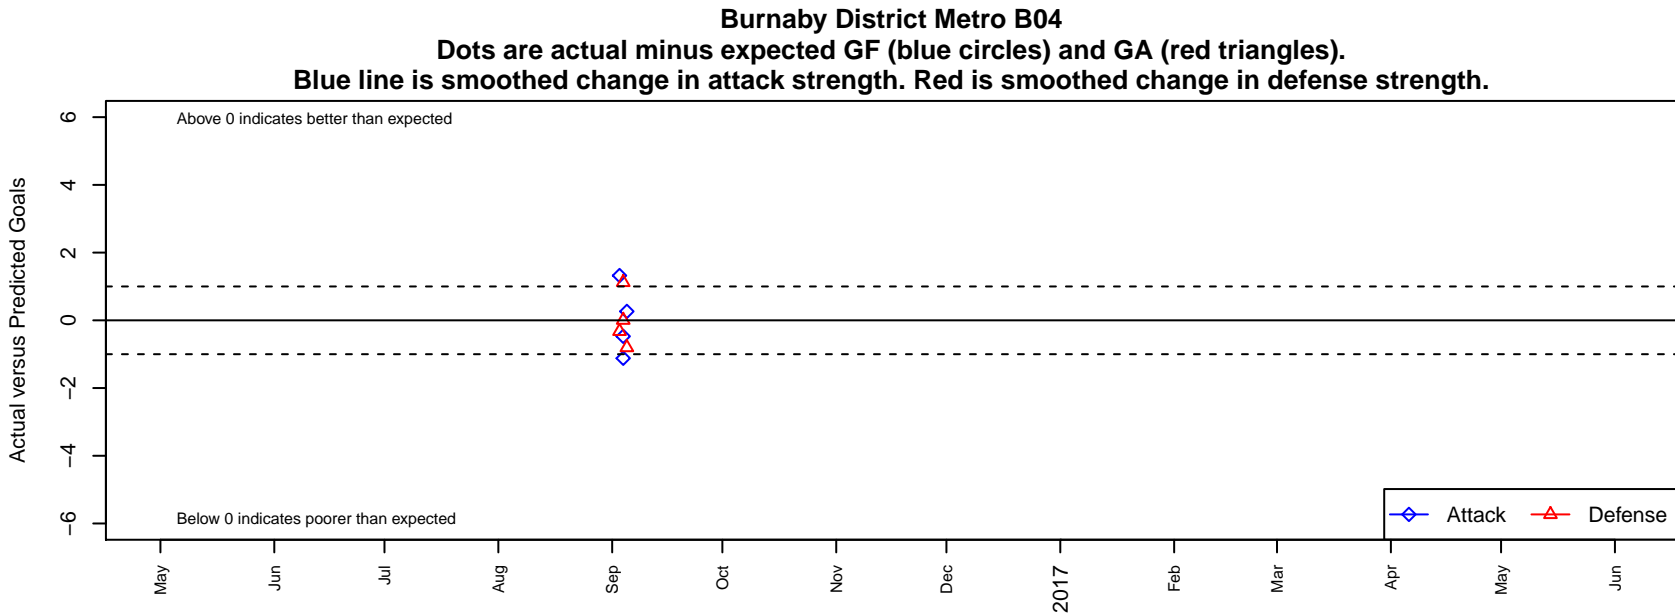

Burnaby District Metro B04

, BC
B04 total strength=1128
attack=5.38 defense=1.81

alt names used: BURNABY DISTRICT METRO U13 (CANADA)
Venues played: 2016 SX Cup U13 Metro – Tier 2 U13

date	home		away		venue	pred.home	pred.away
2016-09-05	Vancouver FC B04	2	Burnaby District Metro B04	3	2016 SX Cup U13 Metro – Tier 2 U13	1.20	2.74
2016-09-04	Burnaby District Metro B04	3	HCFC B04	0	2016 SX Cup U13 Metro – Tier 2 U13	3.47	1.12
2016-09-04	Gorge Alma Libre B04	2	Burnaby District Metro B04	3	2016 SX Cup U13 Metro – Tier 2 U13	2.01	4.12
2016-09-03	Burnaby District Metro B04	5	CCB Elite B04	1	2016 SX Cup U13 Metro – Tier 2 U13	3.68	0.68